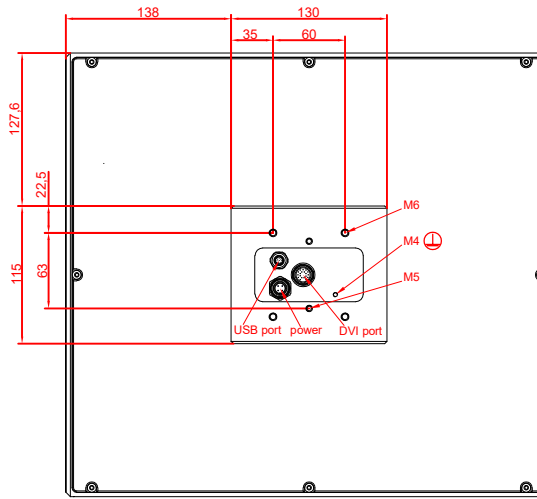

front view

side view

rear view

CP7831-0000
with
C9900-M235

connection-console
Rittal CP6206.490
Rittal CP6508.020

main dimensions and
fixing points

front view

side view

rear view