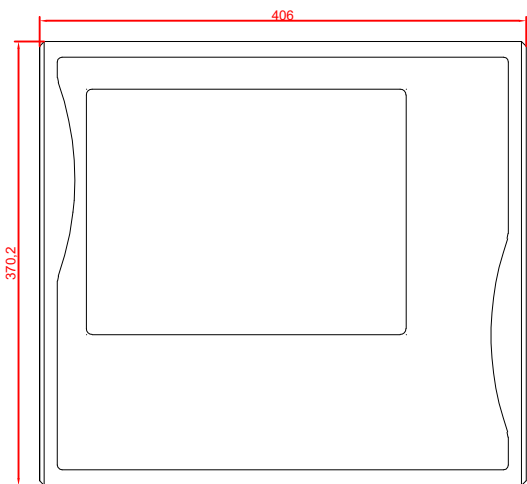

front view

side view

rear view

CP7831-0000
with
C9900-M235

connection-console
Rittal CP6206.490
Rittal CP6508.020

main dimensions and
fixing points

front view

side view

rear view