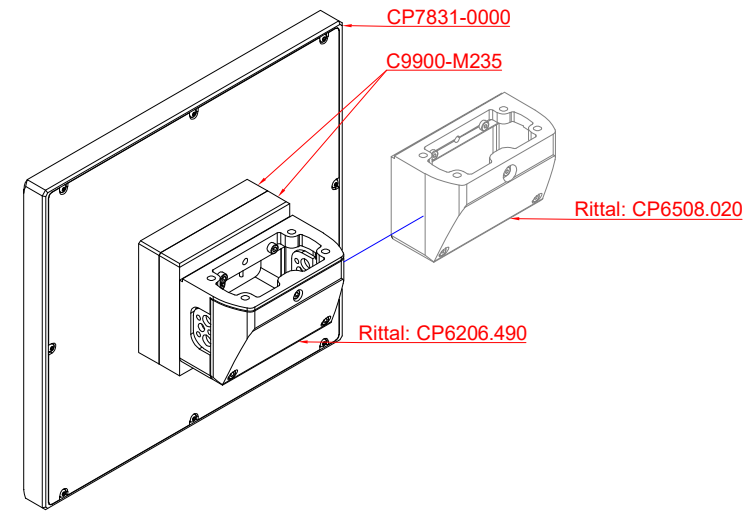

front view

side view

rear view

CP7831-0000
with
C9900-M235

connection-console
Rittal CP6206.490
Rittal CP6508.020

main dimensions and
fixing points

front view

side view

rear view