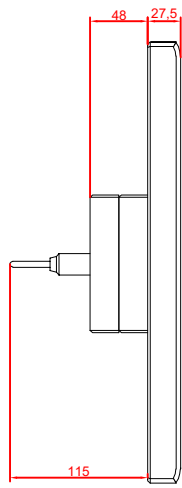

front view

side view

rear view

CP7831-0000
with
C9900-M235

connection-console
Rittal CP6206.490
Rittal CP6508.020

main dimensions and
fixing points

front view

side view

rear view