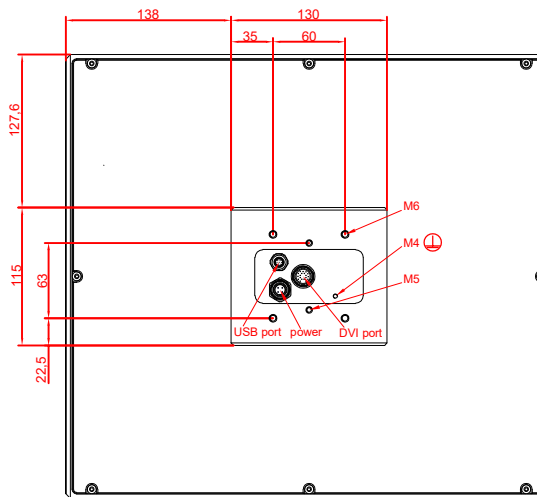

front view

side view

rear view

CP7831-0000
with
C9900-M235

connection-console
Rittal CP6206.490
Rittal CP6508.020

main dimensions and
fixing points

front view

side view

rear view