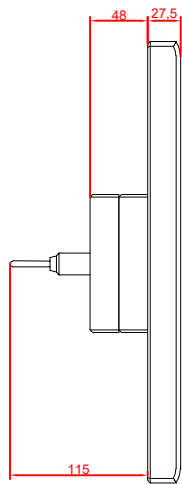

front view

side view

rear view

CP7831-0000
with
C9900-M235

connection-console
Rittal CP6206.490
Rittal CP6508.020

main dimensions and
fixing points

front view

side view

rear view