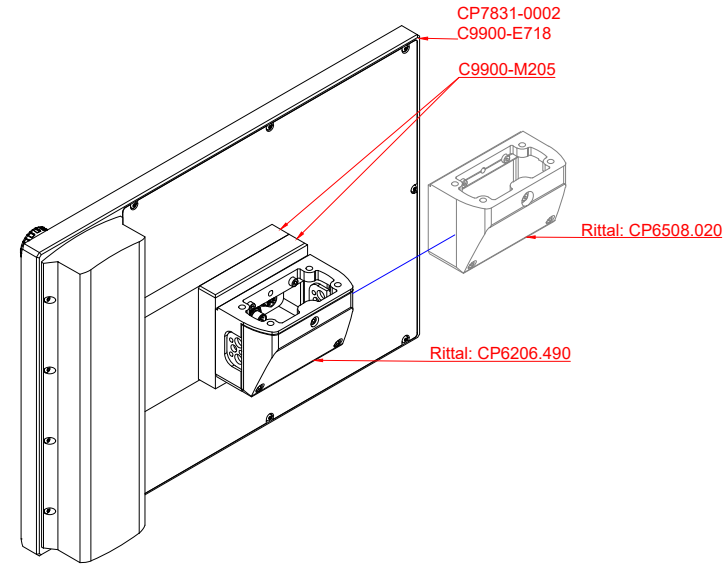

CP7831-0002
with
C9900-E718
C9900-M205

connection-console (by customer)
Rittal CP6206.490
Rittal CP6508.020

main dimensions and fixing points

front view

side view

rear view

mounting arm adapter from top

rear view

mounting arm adapter from bottom