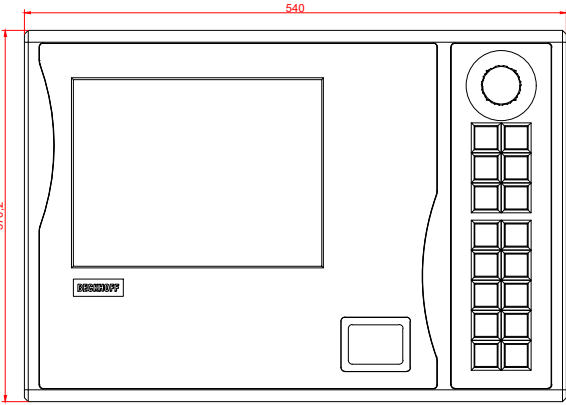

CP7831-0002
with
C9900-E718
C9900-M205

connection-console (by customer)
Rittal CP6206.490
Rittal CP6508.020

main dimensions and fixing points

front view

side view

rear view

mounting arm adapter from top

rear view

mounting arm adapter from bottom