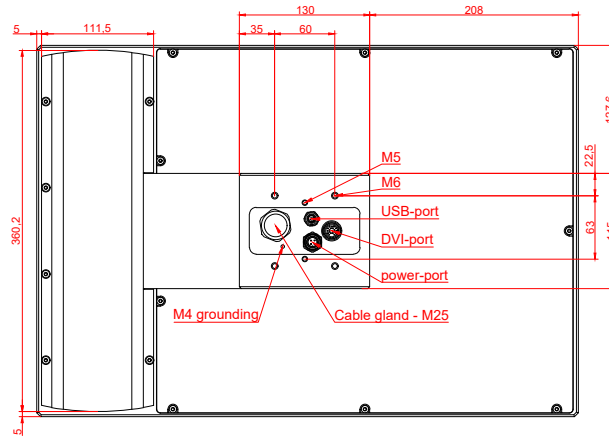

CP7831-0002
with
C9900-E718
C9900-M205

connection-console (by customer)
Rittal CP6206.490
Rittal CP6508.020

main dimensions and fixing points

front view

side view

rear view

mounting arm adapter from top

rear view

mounting arm adapter from bottom