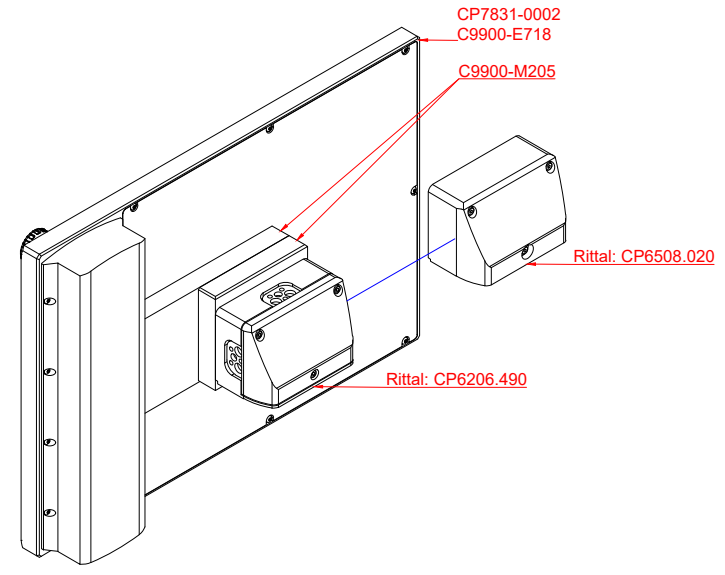

CP7831-0002
with
C9900-E718
C9900-M205

connection-console (by customer)
Rittal CP6206.490
Rittal CP6508.020

main dimensions and fixing points

front view

side view

rear view

mounting arm adapter from top

rear view

mounting arm adapter from bottom