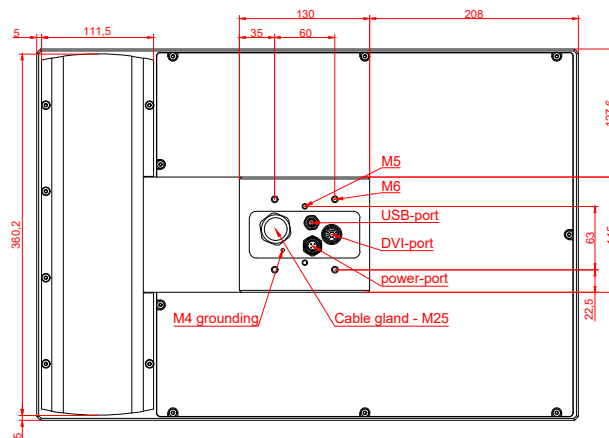

CP7831-0002
with
C9900-E718
C9900-M205

connection-console (by customer)
Rittal CP6206.490
Rittal CP6508.020

main dimensions and fixing points

front view

side view

rear view

mounting arm adapter from top

rear view

mounting arm adapter from bottom