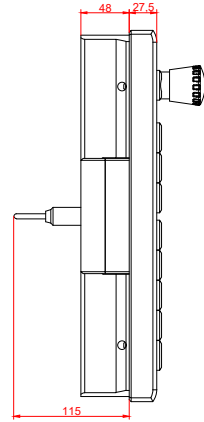

CP7831-0002
with
C9900-E718
C9900-M205

connection-console (by customer)
Rittal CP6206.490
Rittal CP6508.020

main dimensions and fixing points

front view

side view

rear view

mounting arm adapter from top

rear view

mounting arm adapter from bottom