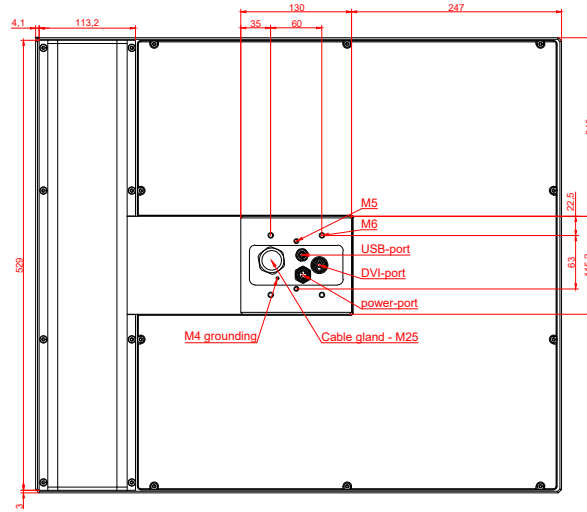

CP7833-0000, CP7833-0001
with
C9900-E799
C9900-M205

connection-console (by customer)
Rittal CP6206.490
Rittal CP6508.020

main dimensions and fixing points

front view

side view

rear view

mounting arm adapter from top

rear view

mounting arm adapter from bottom