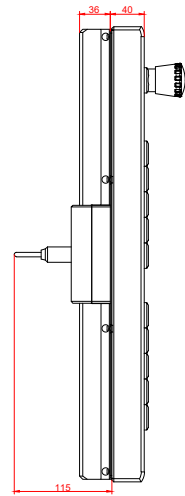

CP7833-0000, CP7833-0001
with
C9900-E799
C9900-M205

connection-console (by customer)
Rittal CP6206.490
Rittal CP6508.020

main dimensions and fixing points

front view

side view

rear view

mounting arm adapter from top

rear view

mounting arm adapter from bottom