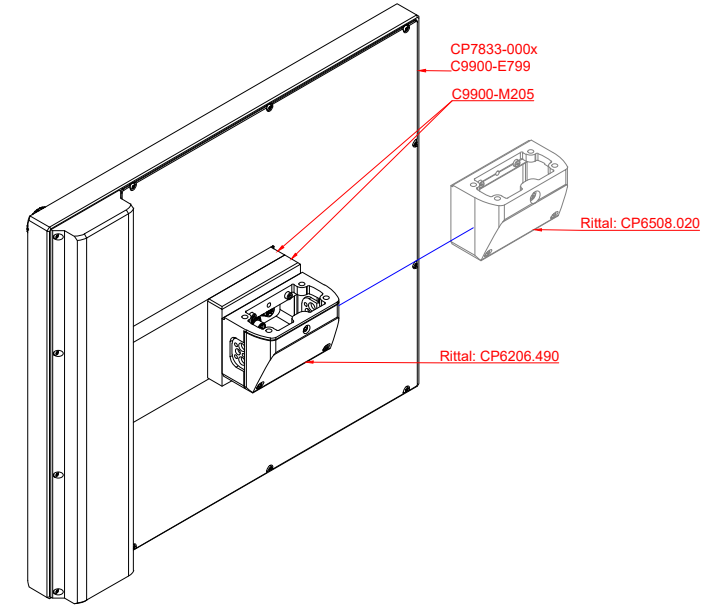

CP7833-0000, CP7833-0001
with
C9900-E799
C9900-M205

connection-console (by customer)
Rittal CP6206.490
Rittal CP6508.020

main dimensions and fixing points

front view

side view

rear view

mounting arm adapter from top

rear view

mounting arm adapter from bottom