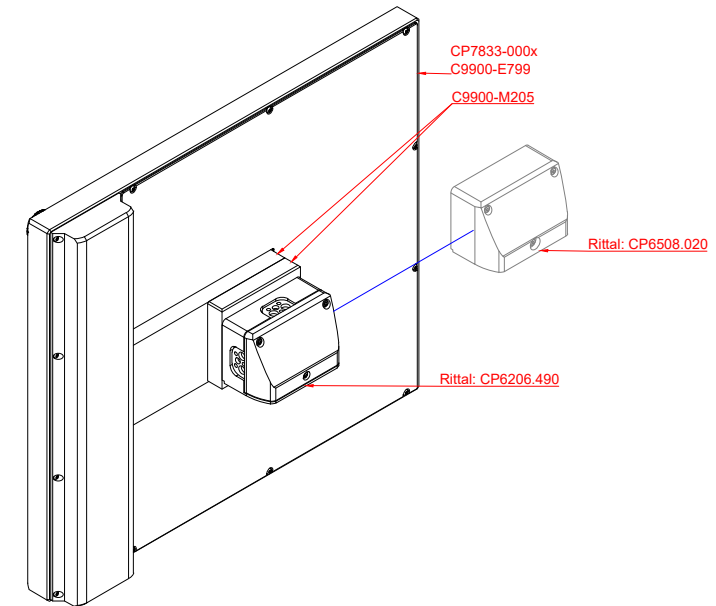

CP7833-0000, CP7833-0001
with
C9900-E799
C9900-M205

connection-console (by customer)
Rittal CP6206.490
Rittal CP6508.020

main dimensions and fixing points

front view

side view

rear view

mounting arm adapter from top

rear view

mounting arm adapter from bottom