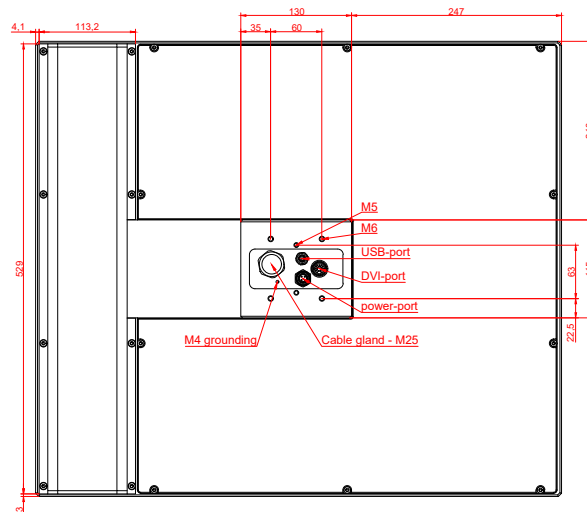

CP7833-0000, CP7833-0001
with
C9900-E799
C9900-M205

connection-console (by customer)
Rittal CP6206.490
Rittal CP6508.020

main dimensions and fixing points

front view

side view

rear view

mounting arm adapter from top

rear view

mounting arm adapter from bottom