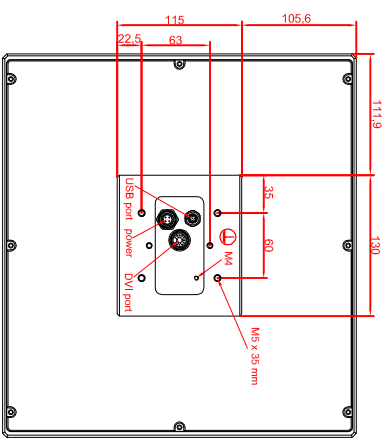

front view

left view

rear view

CP7901-0001-M235
 connection-console
 Ritlal CP6508.020
 Ritlal CP6501.170

main dimensions and
 fixing points

front view

left view

rear view