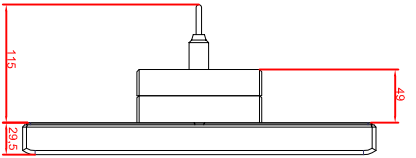

front view

left view

rear view

CP7901-0001-M235
 connection-console
 Ritlal CP6508.020
 Ritlal CP6501.170

main dimensions and
 fixing points

front view

left view

rear view