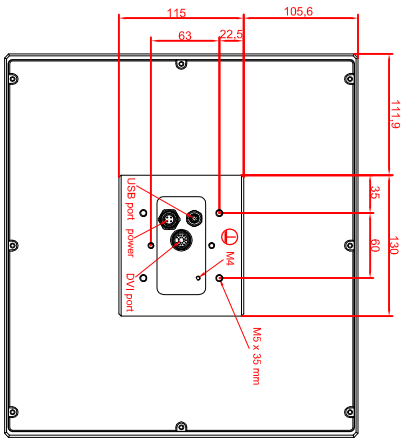

front view

left view

rear view

CP7901-0001-M235
 connection-console
 Ritlal CP6508.020
 Ritlal CP6501.170

main dimensions and
 fixing points

front view

left view

rear view