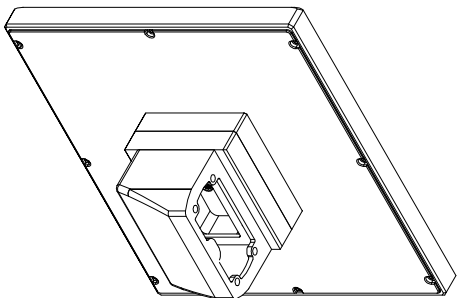

front view

left view

rear view

CP7901-0001-M235
 connection-console
 Ritlal CP6508.020
 Ritlal CP6501.170

main dimensions and
 fixing points

front view

left view

rear view