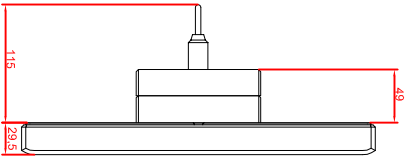

front view

left view

rear view

CP7901-0001-M235
 connection-console
 Ritlal CP6508.020
 Ritlal CP6501.170

main dimensions and
 fixing points

front view

left view

rear view