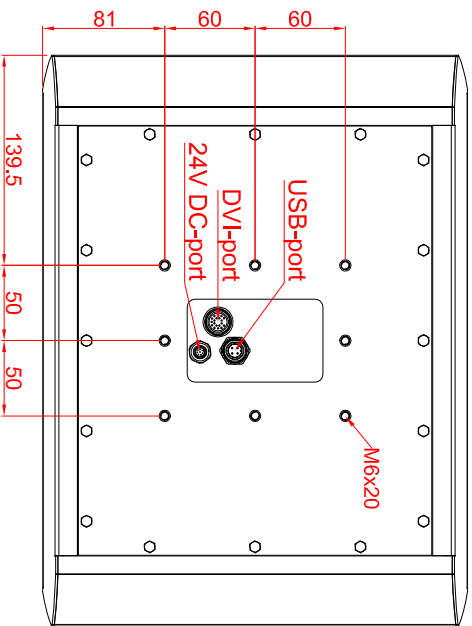

CP7901-1400

main dimensions and  
fixing points

dimensions in mm

rear view

right view

front view