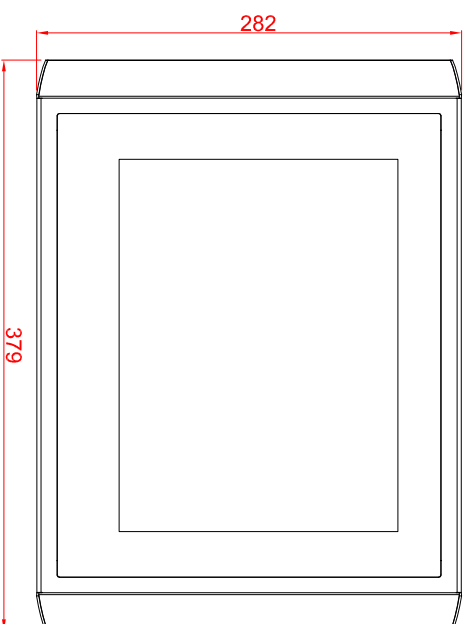

CP7901-1400

main dimensions and  
fixing points

dimensions in mm

rear view

right view

front view