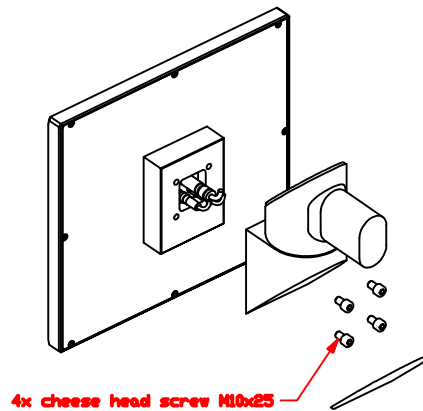

CP7902-0011-M220
mounting arm adapter
for
Rittal
CP6521.000

main dimensions and
fixing points

rear view

right view

front view

dimensions in mm