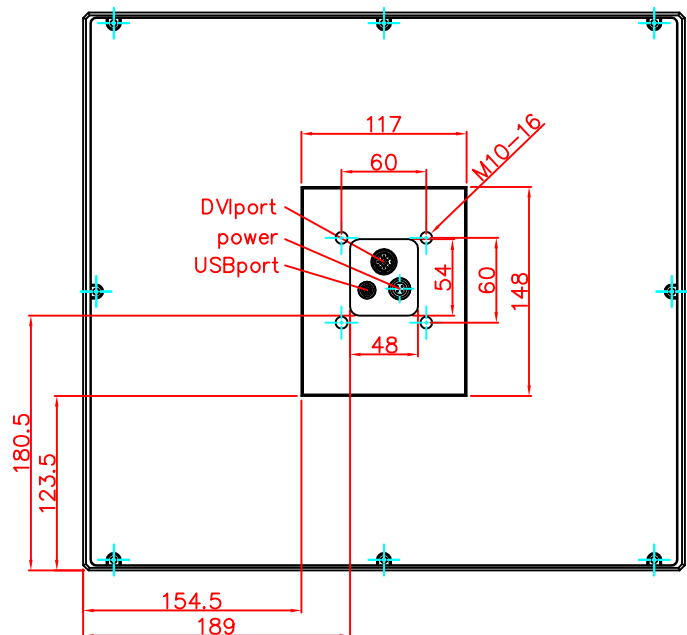

CP7902-0011-M220
mounting arm adapter
for
Rittal
CP6521.000

main dimensions and
fixing points

rear view

right view

front view

dimensions in mm