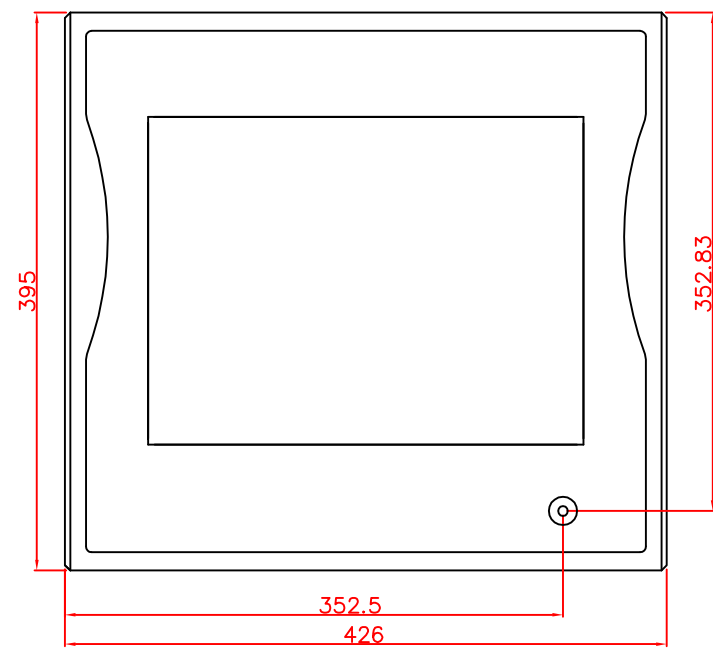

CP7902-0011-M220
mounting arm adapter
for
Rittal
CP6521.000

main dimensions and
fixing points

rear view

right view

front view

dimensions in mm