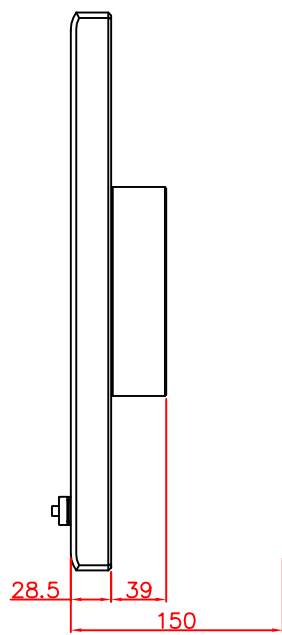

CP7902-0011-M220
mounting arm adapter
for
Rittal
CP6521.000

main dimensions and
fixing points

rear view

right view

front view

dimensions in mm