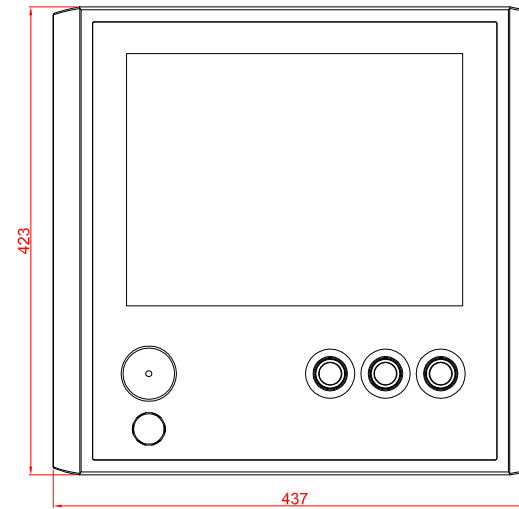

CP7902-1401-M178

main dimensions and
fixing points

dimensions in mm

rear view

right view

front view