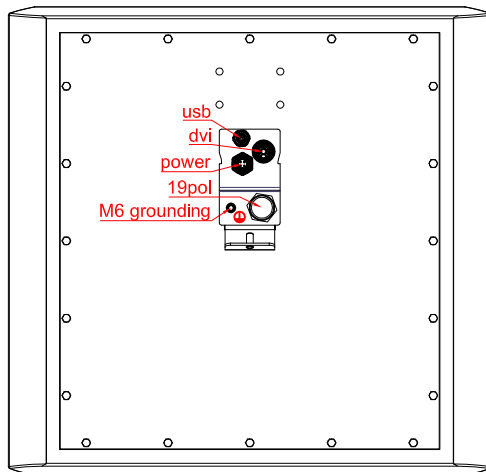

CP7902-1401-M178

main dimensions and
fixing points

dimensions in mm

rear view

right view

front view