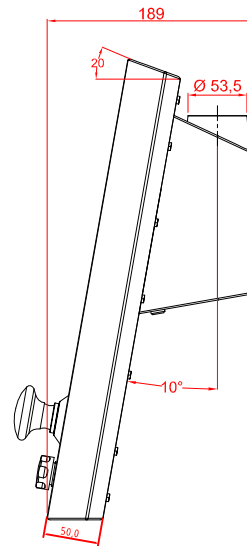

CP7902-1401-M178

main dimensions and
fixing points

dimensions in mm

rear view

right view

front view