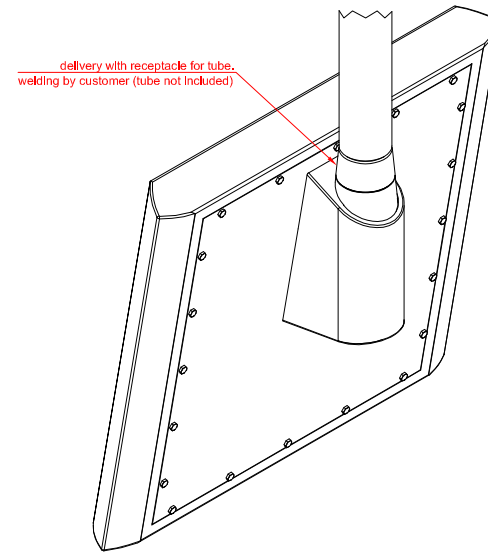

CP7902-1401-M178

main dimensions and
fixing points

dimensions in mm

rear view

right view

front view