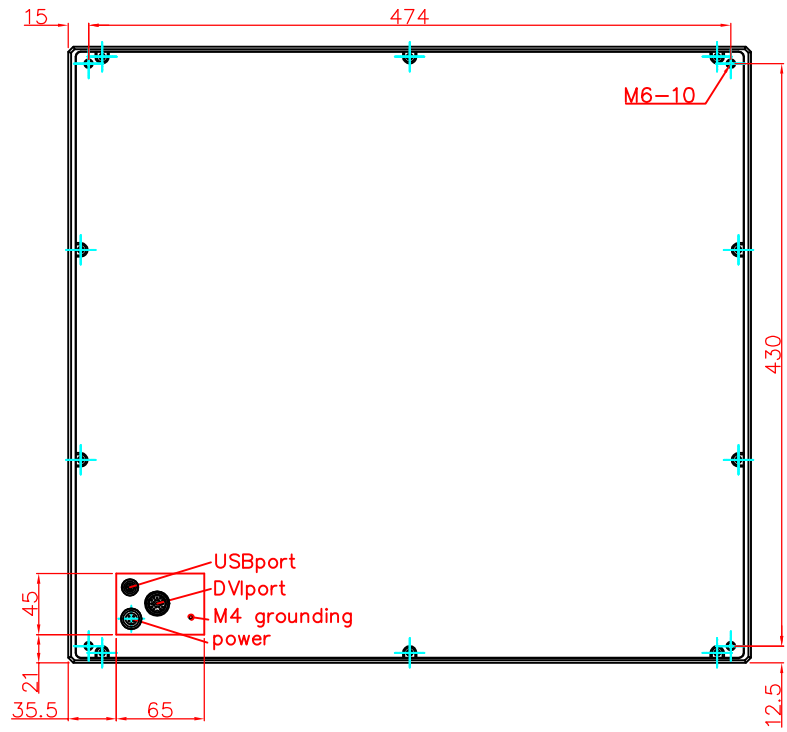

CP7903-0000

main dimensions and
fixing points

dimensions in mm

rear view

right view

front view