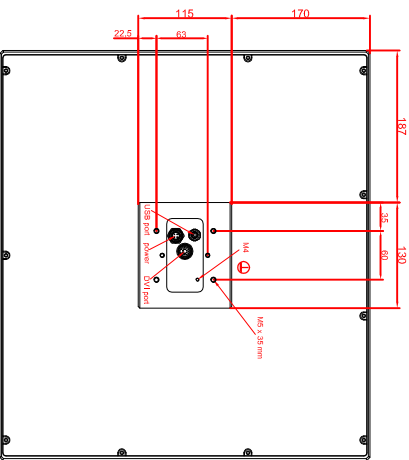

front view

left view

rear view

CP7903-0001-AM235
connection-console
Rittal CP6508.020
Rittal CP6501.170
main dimensions and
fixing points

front view

left view

rear view