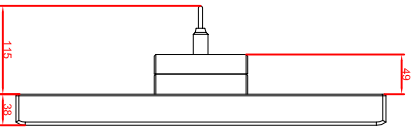

front view

left view

rear view

CP7903-0001-AM235
connection-console
Rittal CP6508.020
Rittal CP6501.170
main dimensions and
fixing points

front view

left view

rear view