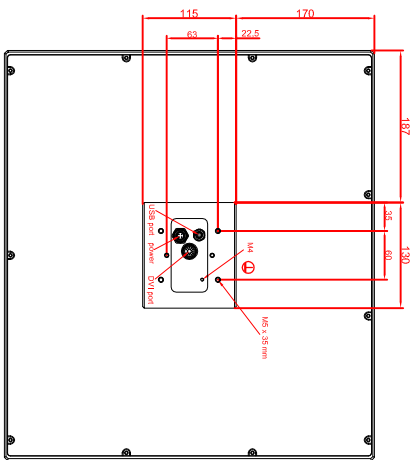

front view

left view

rear view

CP7903-0001-AM235
connection-console
Rittal CP6508.020
Rittal CP6501.170
main dimensions and
fixing points

front view

left view

rear view