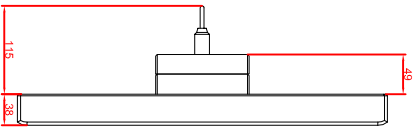

front view

left view

rear view

CP7903-0001-AM235
connection-console
Rittal CP6508.020
Rittal CP6501.170
main dimensions and
fixing points

front view

left view

rear view