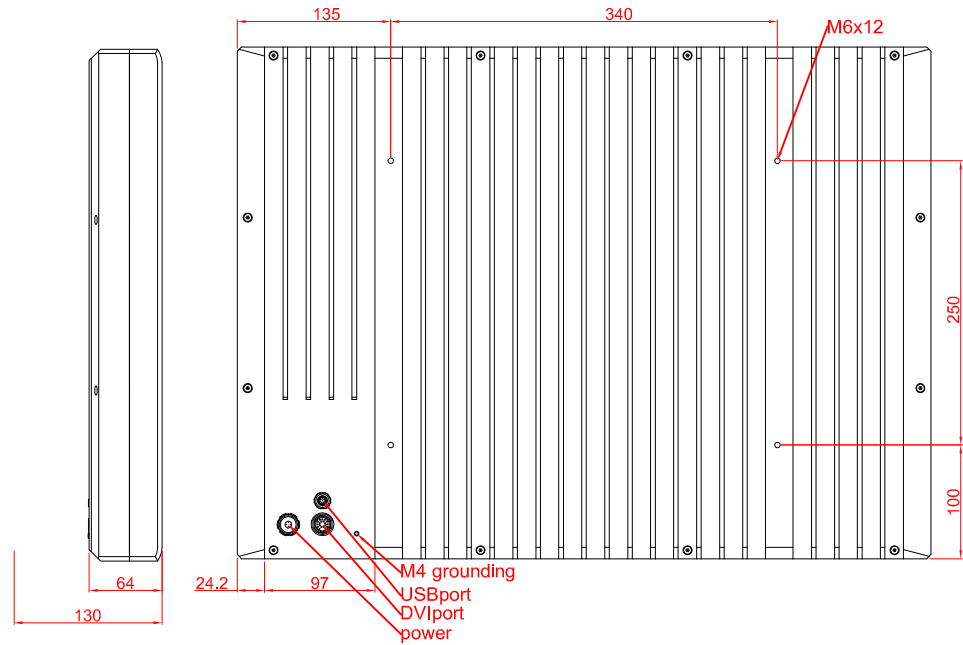

CP7904

main dimensions and
fixing points

dimensions in mm

front view

rear view

left view

top view