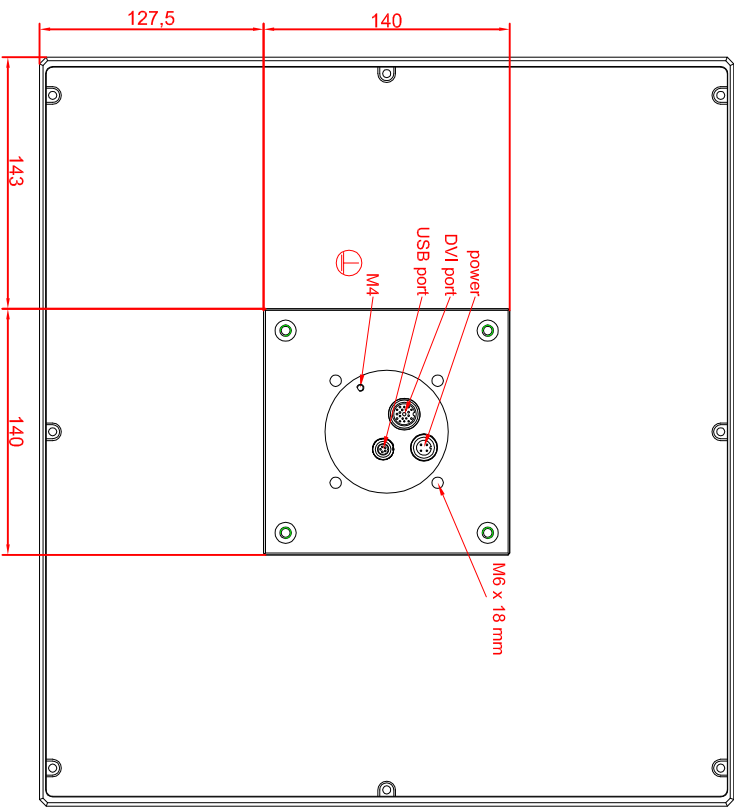

CP7912-0001-M222

connection-console

Rittal CP6527.000

Rittal CP6529.000

main dimensions and  
fixing points

rear view

right view

front view