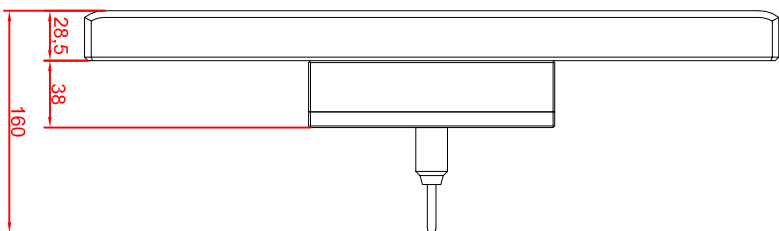

CP7912-0001-M222

connection-console

Rittal CP6527.000

Rittal CP6529.000

main dimensions and  
fixing points

rear view

right view

front view