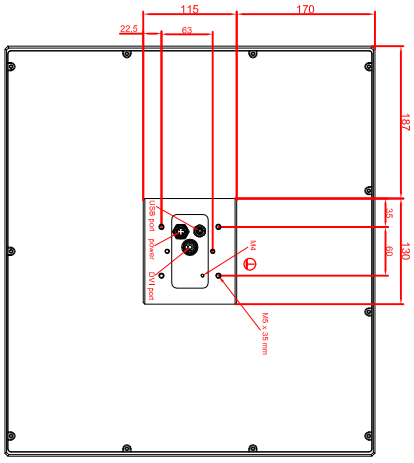

front view

left view

rear view

CP7913-0000-AM235
connection-console
Rittal CP6508.020
Rittal CP6501.170
main dimensions and
fixing points

front view

left view

rear view