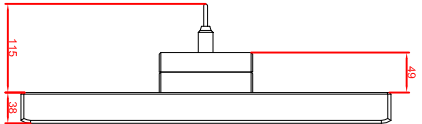

front view

left view

rear view

CP7913-0000-AM235
connection-console
Rittal CP6508.020
Rittal CP6501.170
main dimensions and
fixing points

front view

left view

rear view