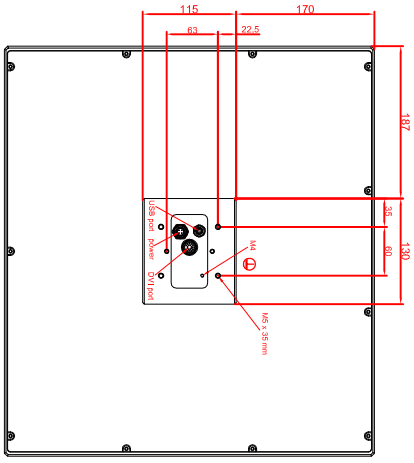

front view

left view

rear view

CP7913-0000-AM235
connection-console
Rittal CP6508.020
Rittal CP6501.170
main dimensions and
fixing points

front view

left view

rear view