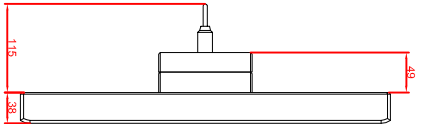

front view

left view

rear view

CP7913-0000-AM235
connection-console
Rittal CP6508.020
Rittal CP6501.170
main dimensions and
fixing points

front view

left view

rear view