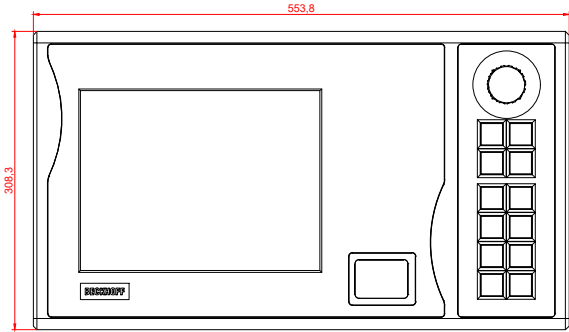

CP7921-0002
with
C9900-E708
C9900-M205

connection-console (by customer)
Rittal CP6206.490
Rittal CP6508.020

main dimensions and fixing points

front view

side view

rear view

mounting arm adapter from top

rear view

mounting arm adapter from bottom