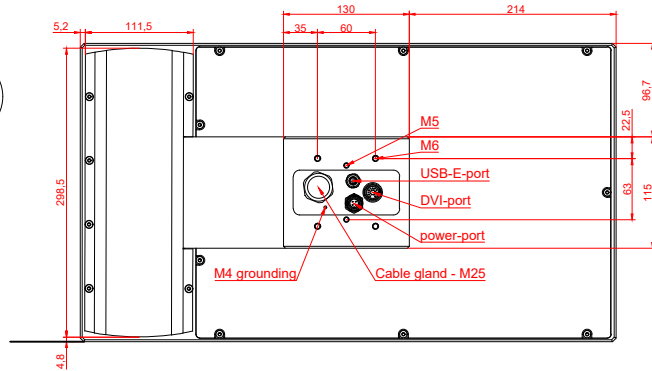

CP7921-0002
with
C9900-E708
C9900-M205

connection-console (by customer)
Rittal CP6206.490
Rittal CP6508.020

main dimensions and fixing points

front view

side view

rear view

mounting arm adapter from top

rear view

mounting arm adapter from bottom