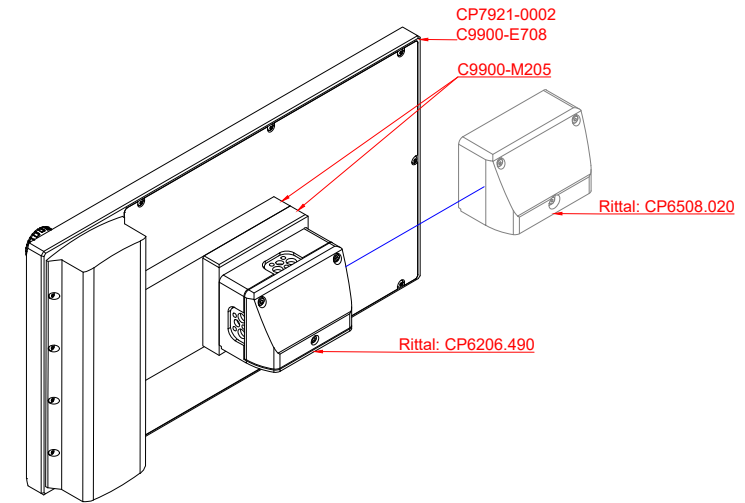

CP7921-0002
with
C9900-E708
C9900-M205

connection-console (by customer)
Rittal CP6206.490
Rittal CP6508.020

main dimensions and fixing points

front view

side view

rear view

mounting arm adapter from top

rear view

mounting arm adapter from bottom