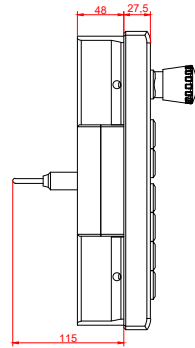

CP7921-0002
with
C9900-E708
C9900-M205

connection-console (by customer)
Rittal CP6206.490
Rittal CP6508.020

main dimensions and fixing points

front view

side view

rear view

mounting arm adapter from top

rear view

mounting arm adapter from bottom