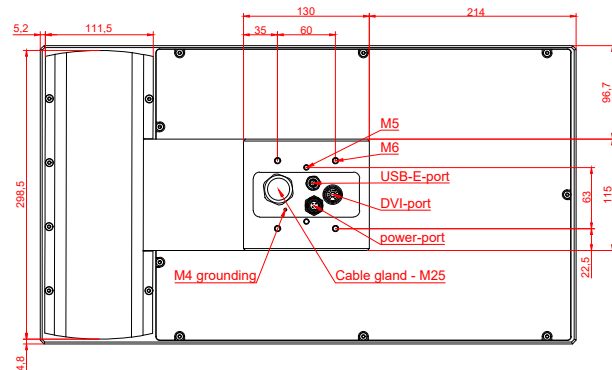

CP7921-0002
with
C9900-E708
C9900-M205

connection-console (by customer)
Rittal CP6206.490
Rittal CP6508.020

main dimensions and fixing points

front view

side view

rear view

mounting arm adapter from top

rear view

mounting arm adapter from bottom