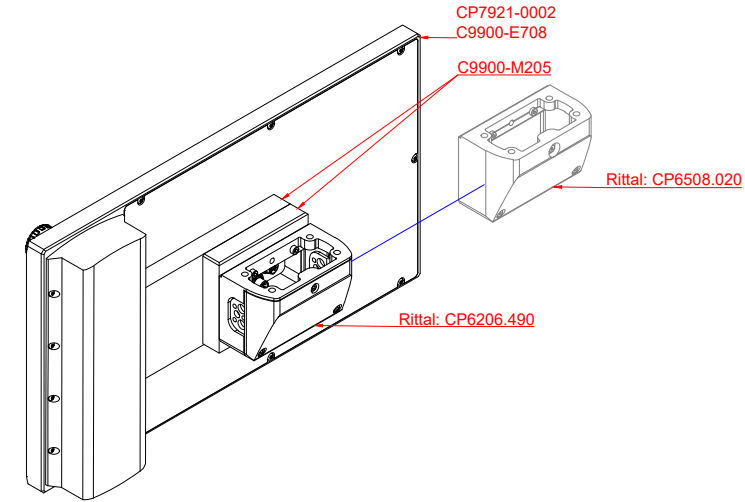

CP7921-0002
with
C9900-E708
C9900-M205

connection-console (by customer)
Rittal CP6206.490
Rittal CP6508.020

main dimensions and fixing points

front view

side view

rear view

mounting arm adapter from top

rear view

mounting arm adapter from bottom