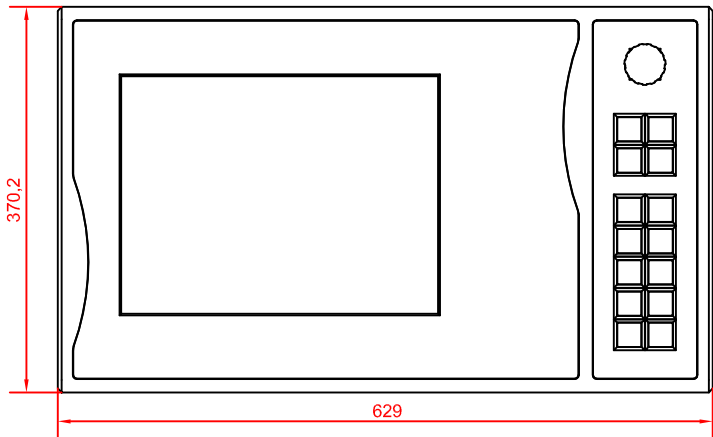

bottom view

front view

left view

rear view

CP7922-0000-E766
 arm adapter for
 Rolec - Tara - suspension adaption
 146.025.019

main dimensions and
 fixing points

dimensions in mm

149.025.014