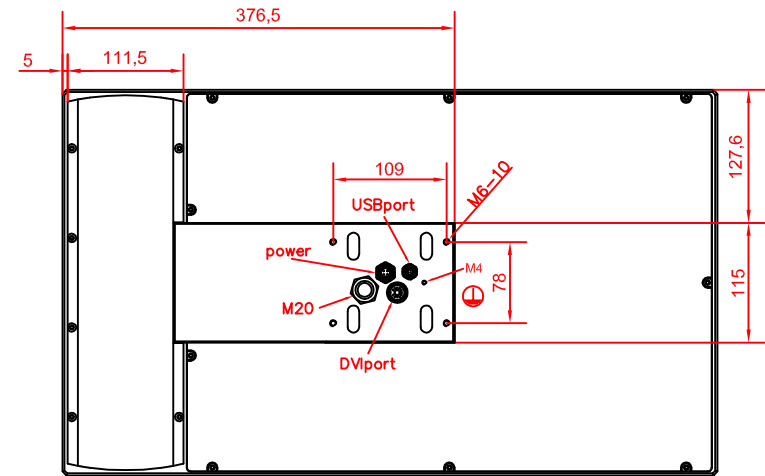

bottom view

front view

left view

rear view

CP7922-0000-E766
 arm adapter for
 Rolec - Tara - suspension adaption
 146.025.019

main dimensions and
 fixing points

dimensions in mm

149.025.014