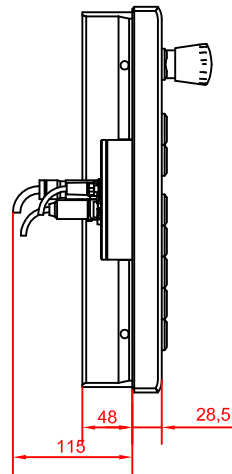

bottom view

front view

left view

rear view

CP7922-0000-E766
 arm adapter for
 Rolec - Tara - suspension adaption
 146.025.019

main dimensions and
 fixing points

dimensions in mm

149.025.014