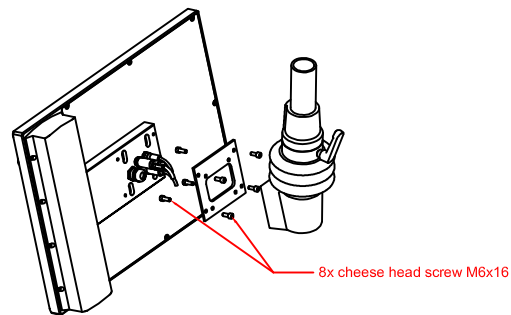

bottom view

front view

left view

rear view

CP7922-0000-E766
 arm adapter for
 Rolec - Tara - suspension adaption
 146.025.019

main dimensions and
 fixing points

dimensions in mm

149.025.014