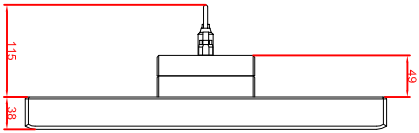

front view

left view

rear view

CP7923-0000-M235
 connection-console
 Ritlal CP6508.020
 Ritlal CP6501.170
 main dimensions and
 fixing points

front view

left view

rear view