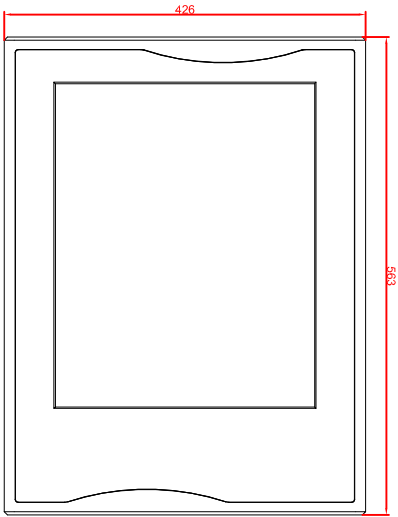

front view

left view

rear view

CP7923-0000-M235
 connection-console
 Ritlal CP6508.020
 Ritlal CP6501.170
 main dimensions and
 fixing points

front view

left view

rear view