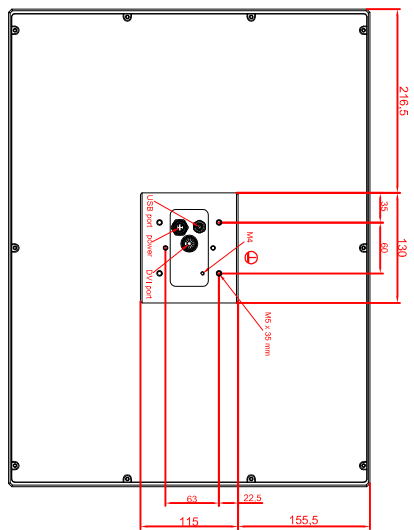

front view

left view

rear view

CP7923-0000-M235
 connection-console
 Ritlal CP6508.020
 Ritlal CP6501.170
 main dimensions and
 fixing points

front view

left view

rear view