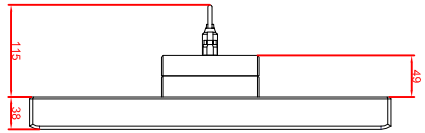

front view

left view

rear view

CP7923-0000-M235
 connection-console
 Ritlal CP6508.020
 Ritlal CP6501.170
 main dimensions and
 fixing points

front view

left view

rear view