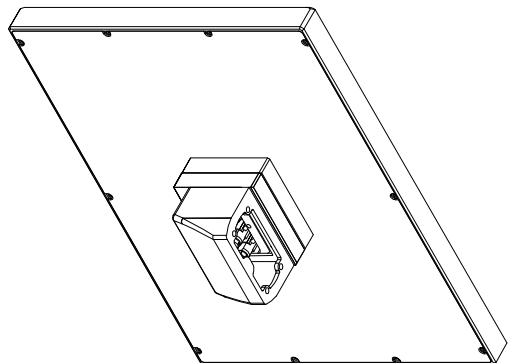

front view

left view

rear view

CP7923-0000-M235
 connection-console
 Ritlal CP6508.020
 Ritlal CP6501.170
 main dimensions and
 fixing points

front view

left view

rear view