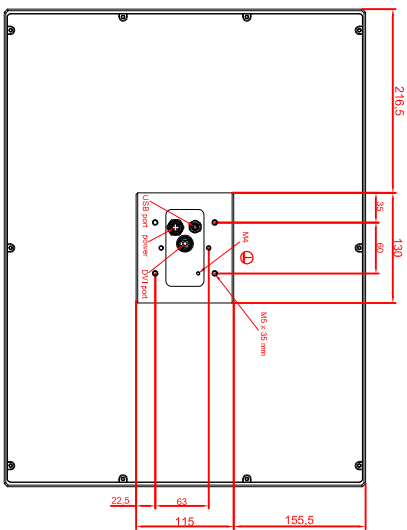

front view

left view

rear view

CP7923-0000-M235
 connection-console
 Ritlal CP6508.020
 Ritlal CP6501.170
 main dimensions and
 fixing points

front view

left view

rear view