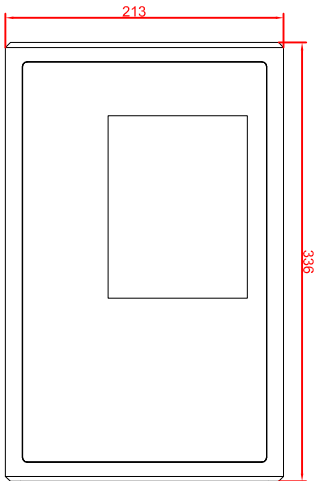

front view

left view

rear view

CP7929-0000-M235
 connection-console
 Rittal CP6508.020
 Rittal CP6501.170

main dimensions and
 fixing points

front view

left view

rear view