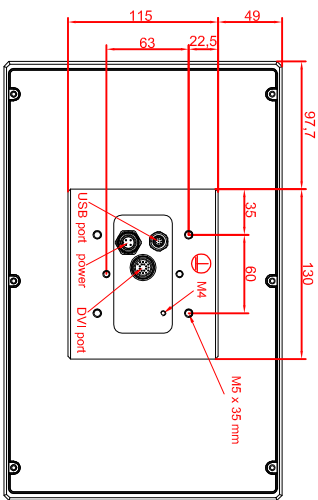

front view

left view

rear view

CP7929-0000-M235
 connection-console
 Rittal CP6508.020
 Rittal CP6501.170

main dimensions and
 fixing points

front view

left view

rear view