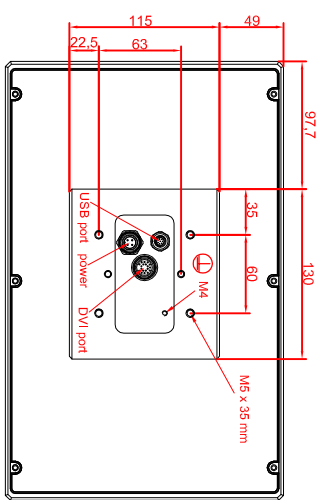

front view

left view

rear view

CP7929-0000-M235
 connection-console
 Rittal CP6508.020
 Rittal CP6501.170

main dimensions and
 fixing points

front view

left view

rear view