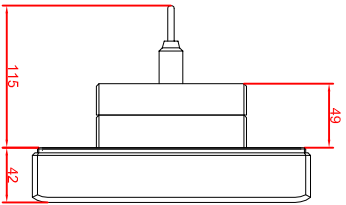

front view

left view

rear view

CP7929-0000-M235
 connection-console
 Rittal CP6508.020
 Rittal CP6501.170

main dimensions and
 fixing points

front view

left view

rear view