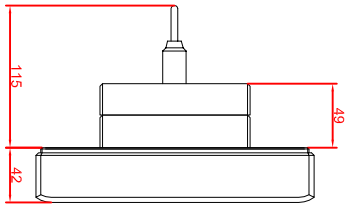

front view

left view

rear view

CP7929-0000-M235
 connection-console
 Rittal CP6508.020
 Rittal CP6501.170

main dimensions and
 fixing points

front view

left view

rear view