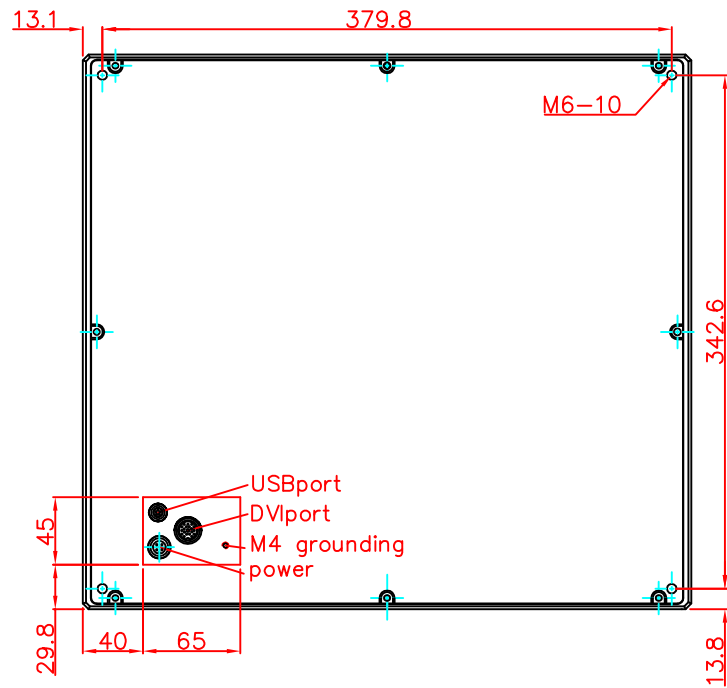

CP7931-0001

main dimensions and  
fixing points

rear view

right view

front view

dimensions in mm