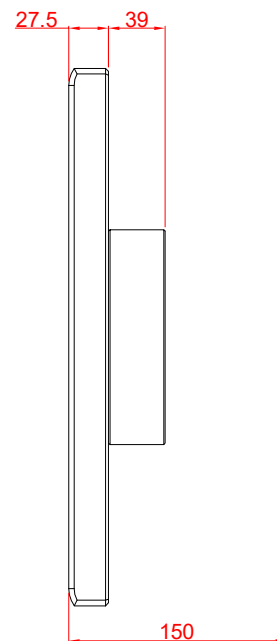

CP7931-0002-M220

mounting arm adapter for:
Rittal CP6521.000

main dimensions and
fixing points

dimensions in mm

rear view

side view

front view