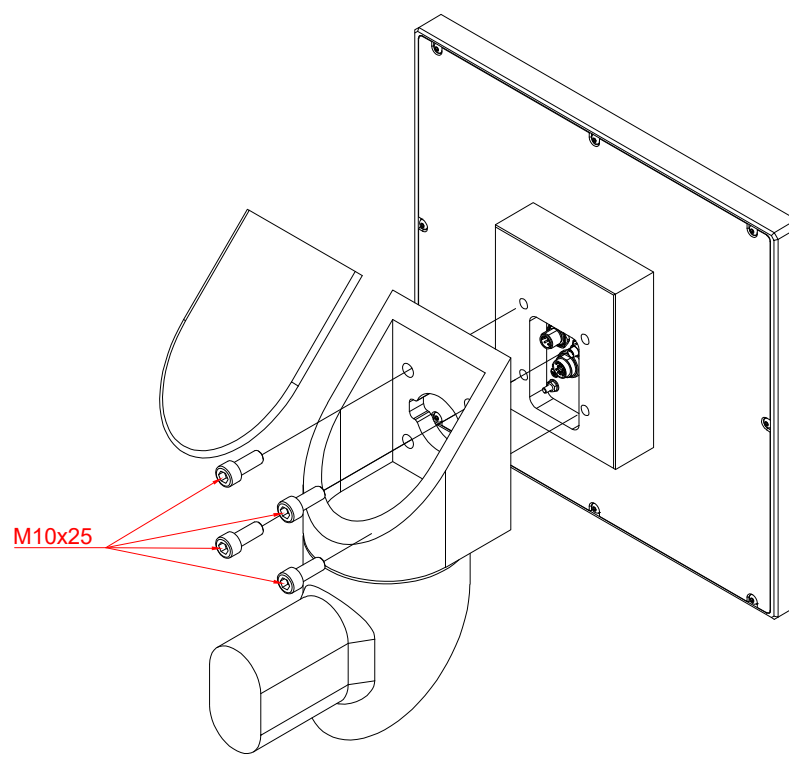

CP7931-0002-M220

mounting arm adapter for:
Rittal CP6521.000

main dimensions and
fixing points

dimensions in mm

rear view

side view

front view