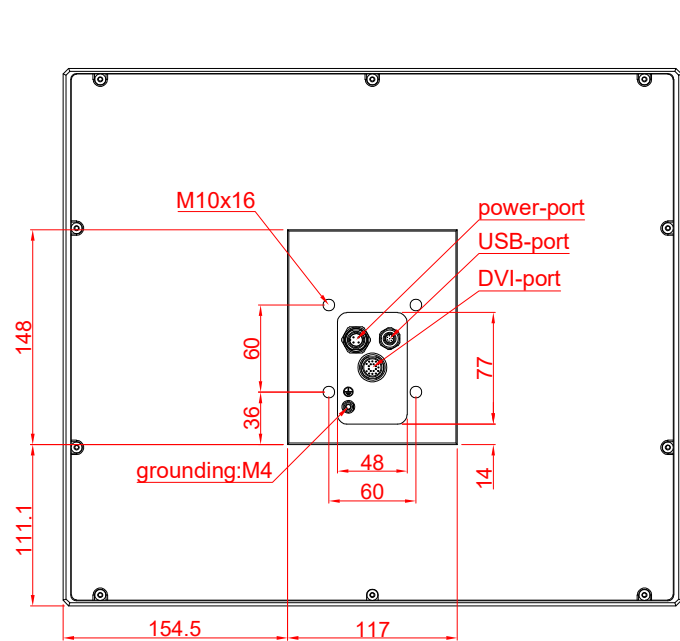

CP7931-0002-M220

mounting arm adapter for:
Rittal CP6521.000

main dimensions and
fixing points

dimensions in mm

rear view

side view

front view