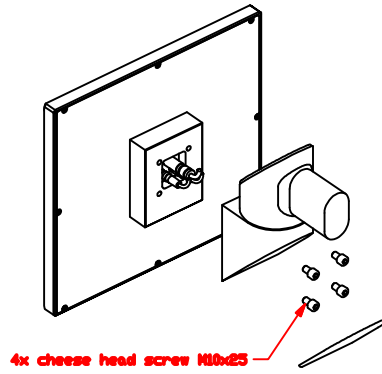

CP7933-0000-M220
mounting arm adapter
for
Rittal
CP6521.000

main dimensions and
fixing points

rear view

right view

front view

dimensions in mm