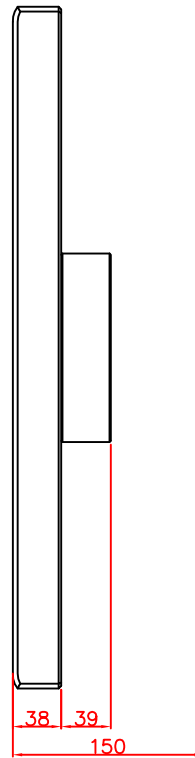

CP7933-0000-M220
mounting arm adapter
for
Rittal
CP6521.000

main dimensions and
fixing points

rear view

right view

front view

dimensions in mm