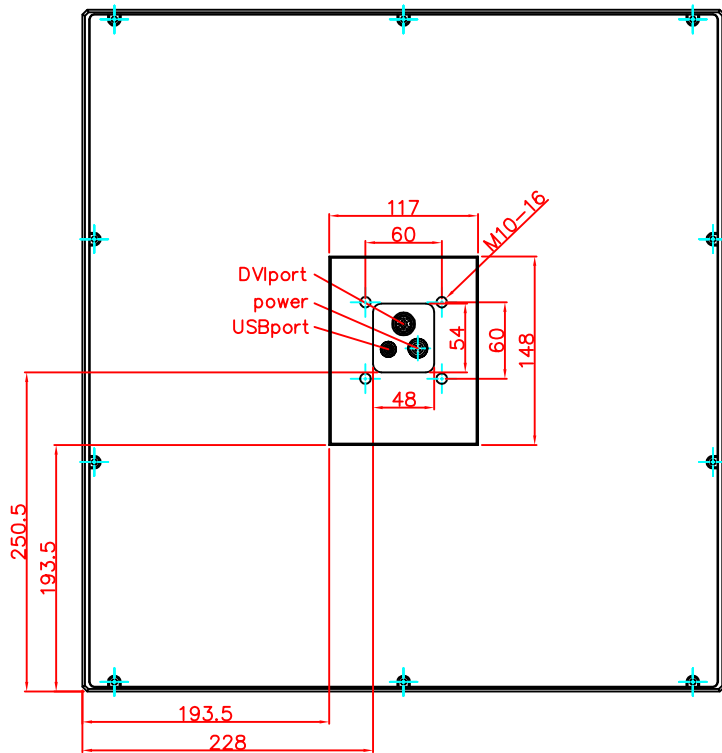

CP7933-0000-M220
mounting arm adapter
for
Rittal
CP6521.000

main dimensions and
fixing points

rear view

right view

front view

dimensions in mm