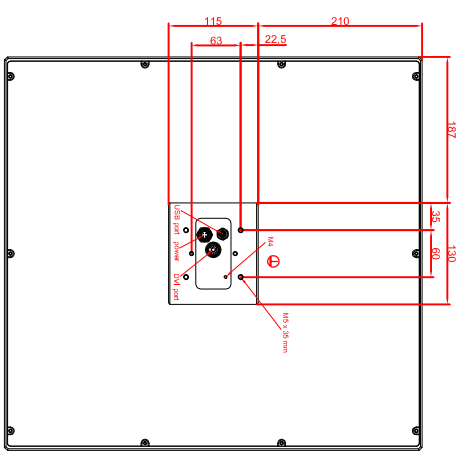

front view

left view

rear view

CP7933-0002-M235
 connection-console
 Ritral CP6508.020
 Ritral CP6501.170
 main dimensions and
 fixing points