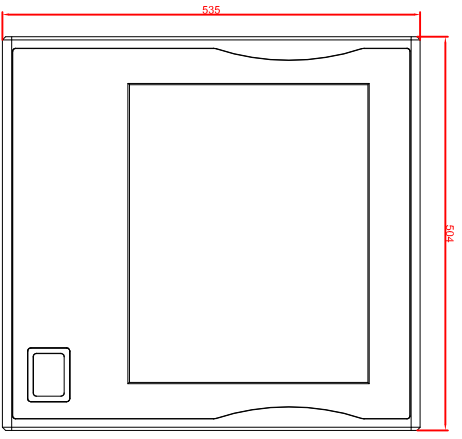

front view

left view

rear view

CP7933-0002-M235
 connection-console
 Ritral CP6508.020
 Ritral CP6501.170
 main dimensions and
 fixing points