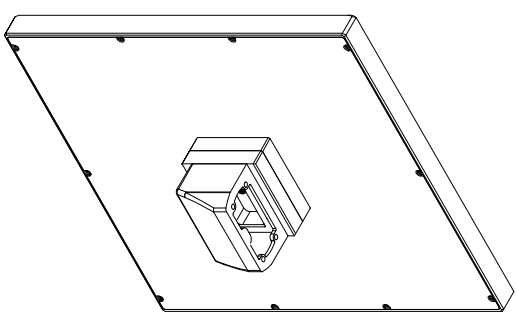

front view

left view

rear view

CP7933-0002-M235
 connection-console
 Ritral CP6508.020
 Ritral CP6501.170
 main dimensions and
 fixing points