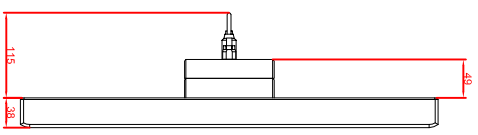

front view

left view

rear view

CP7933-0002-M235
 connection-console
 Ritral CP6508.020
 Ritral CP6501.170
 main dimensions and
 fixing points