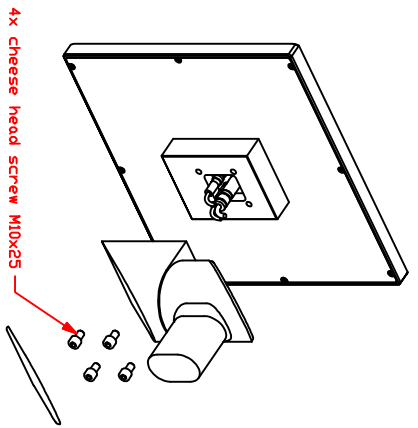

CP7942-0000-M220
 mounting arm adapter
 for
 Rittal
 CP6521.000
 main dimensions and
 fixing points

rear view

right view

front view

dimensions in mm