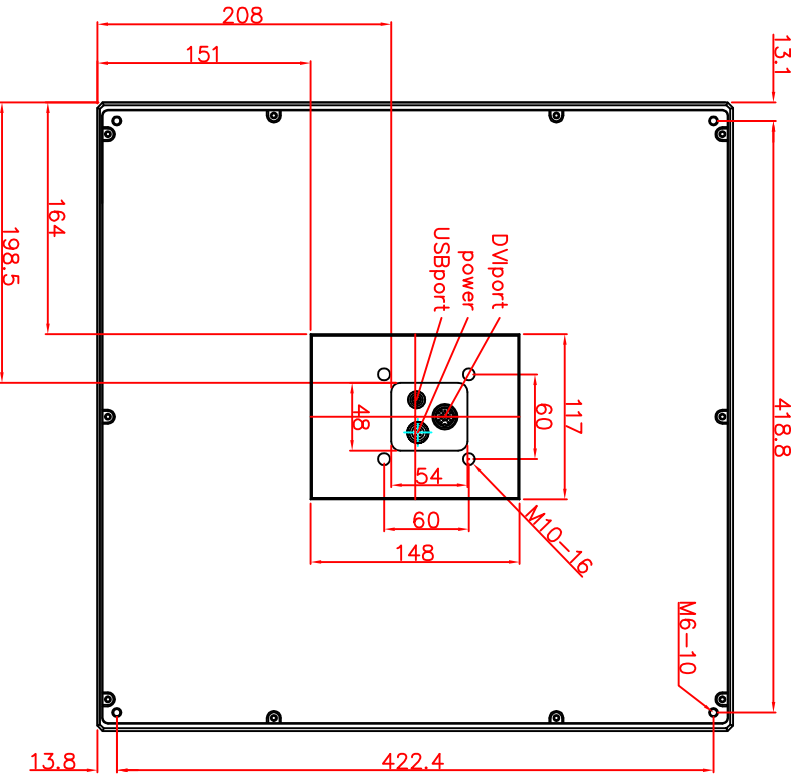

CP7942-0000-M220
 mounting arm adapter
 for
 Rittal
 CP6521.000
 main dimensions and
 fixing points

rear view

right view

front view

dimensions in mm