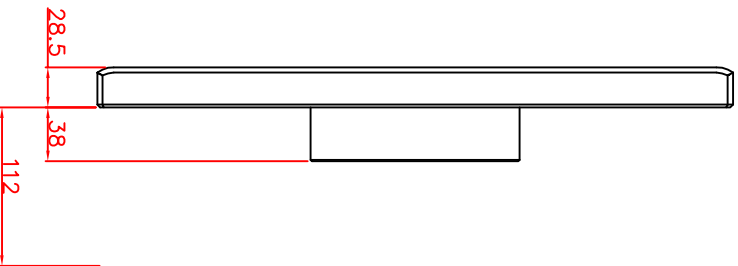

CP7942-0000-M220
 mounting arm adapter
 for
 Rittal
 CP6521.000
 main dimensions and
 fixing points

rear view

right view

front view

dimensions in mm