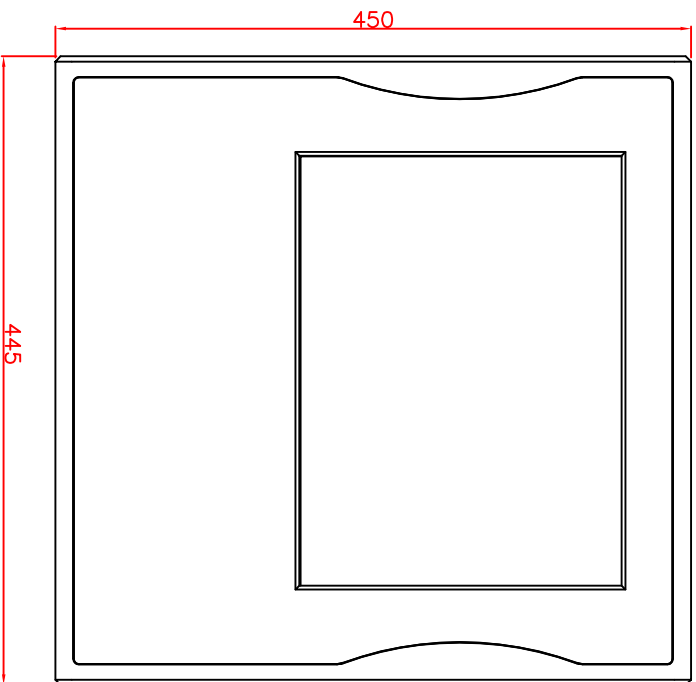

CP7942-0000-M220
 mounting arm adapter
 for
 Rittal
 CP6521.000
 main dimensions and
 fixing points

rear view

right view

front view

dimensions in mm