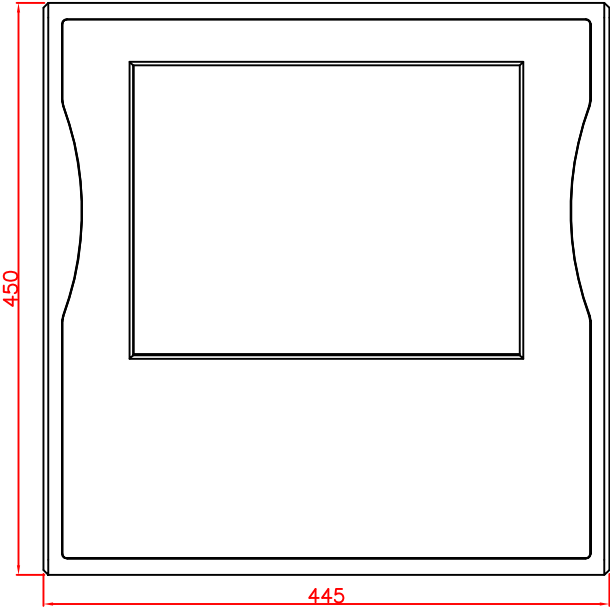

CP7942-0000
main dimensions and
fixing points

rear view

right view

front view

dimensions in mm