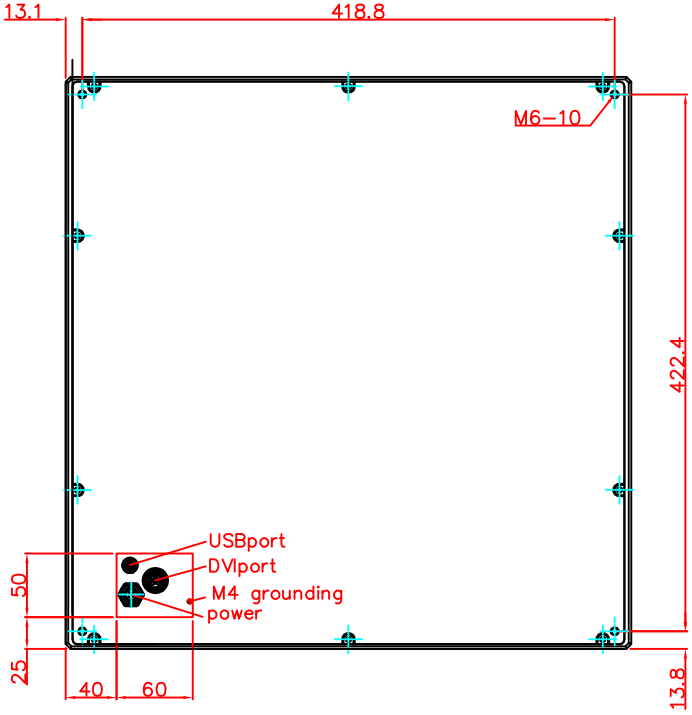

CP7942-0000
main dimensions and
fixing points

rear view

right view

front view

dimensions in mm