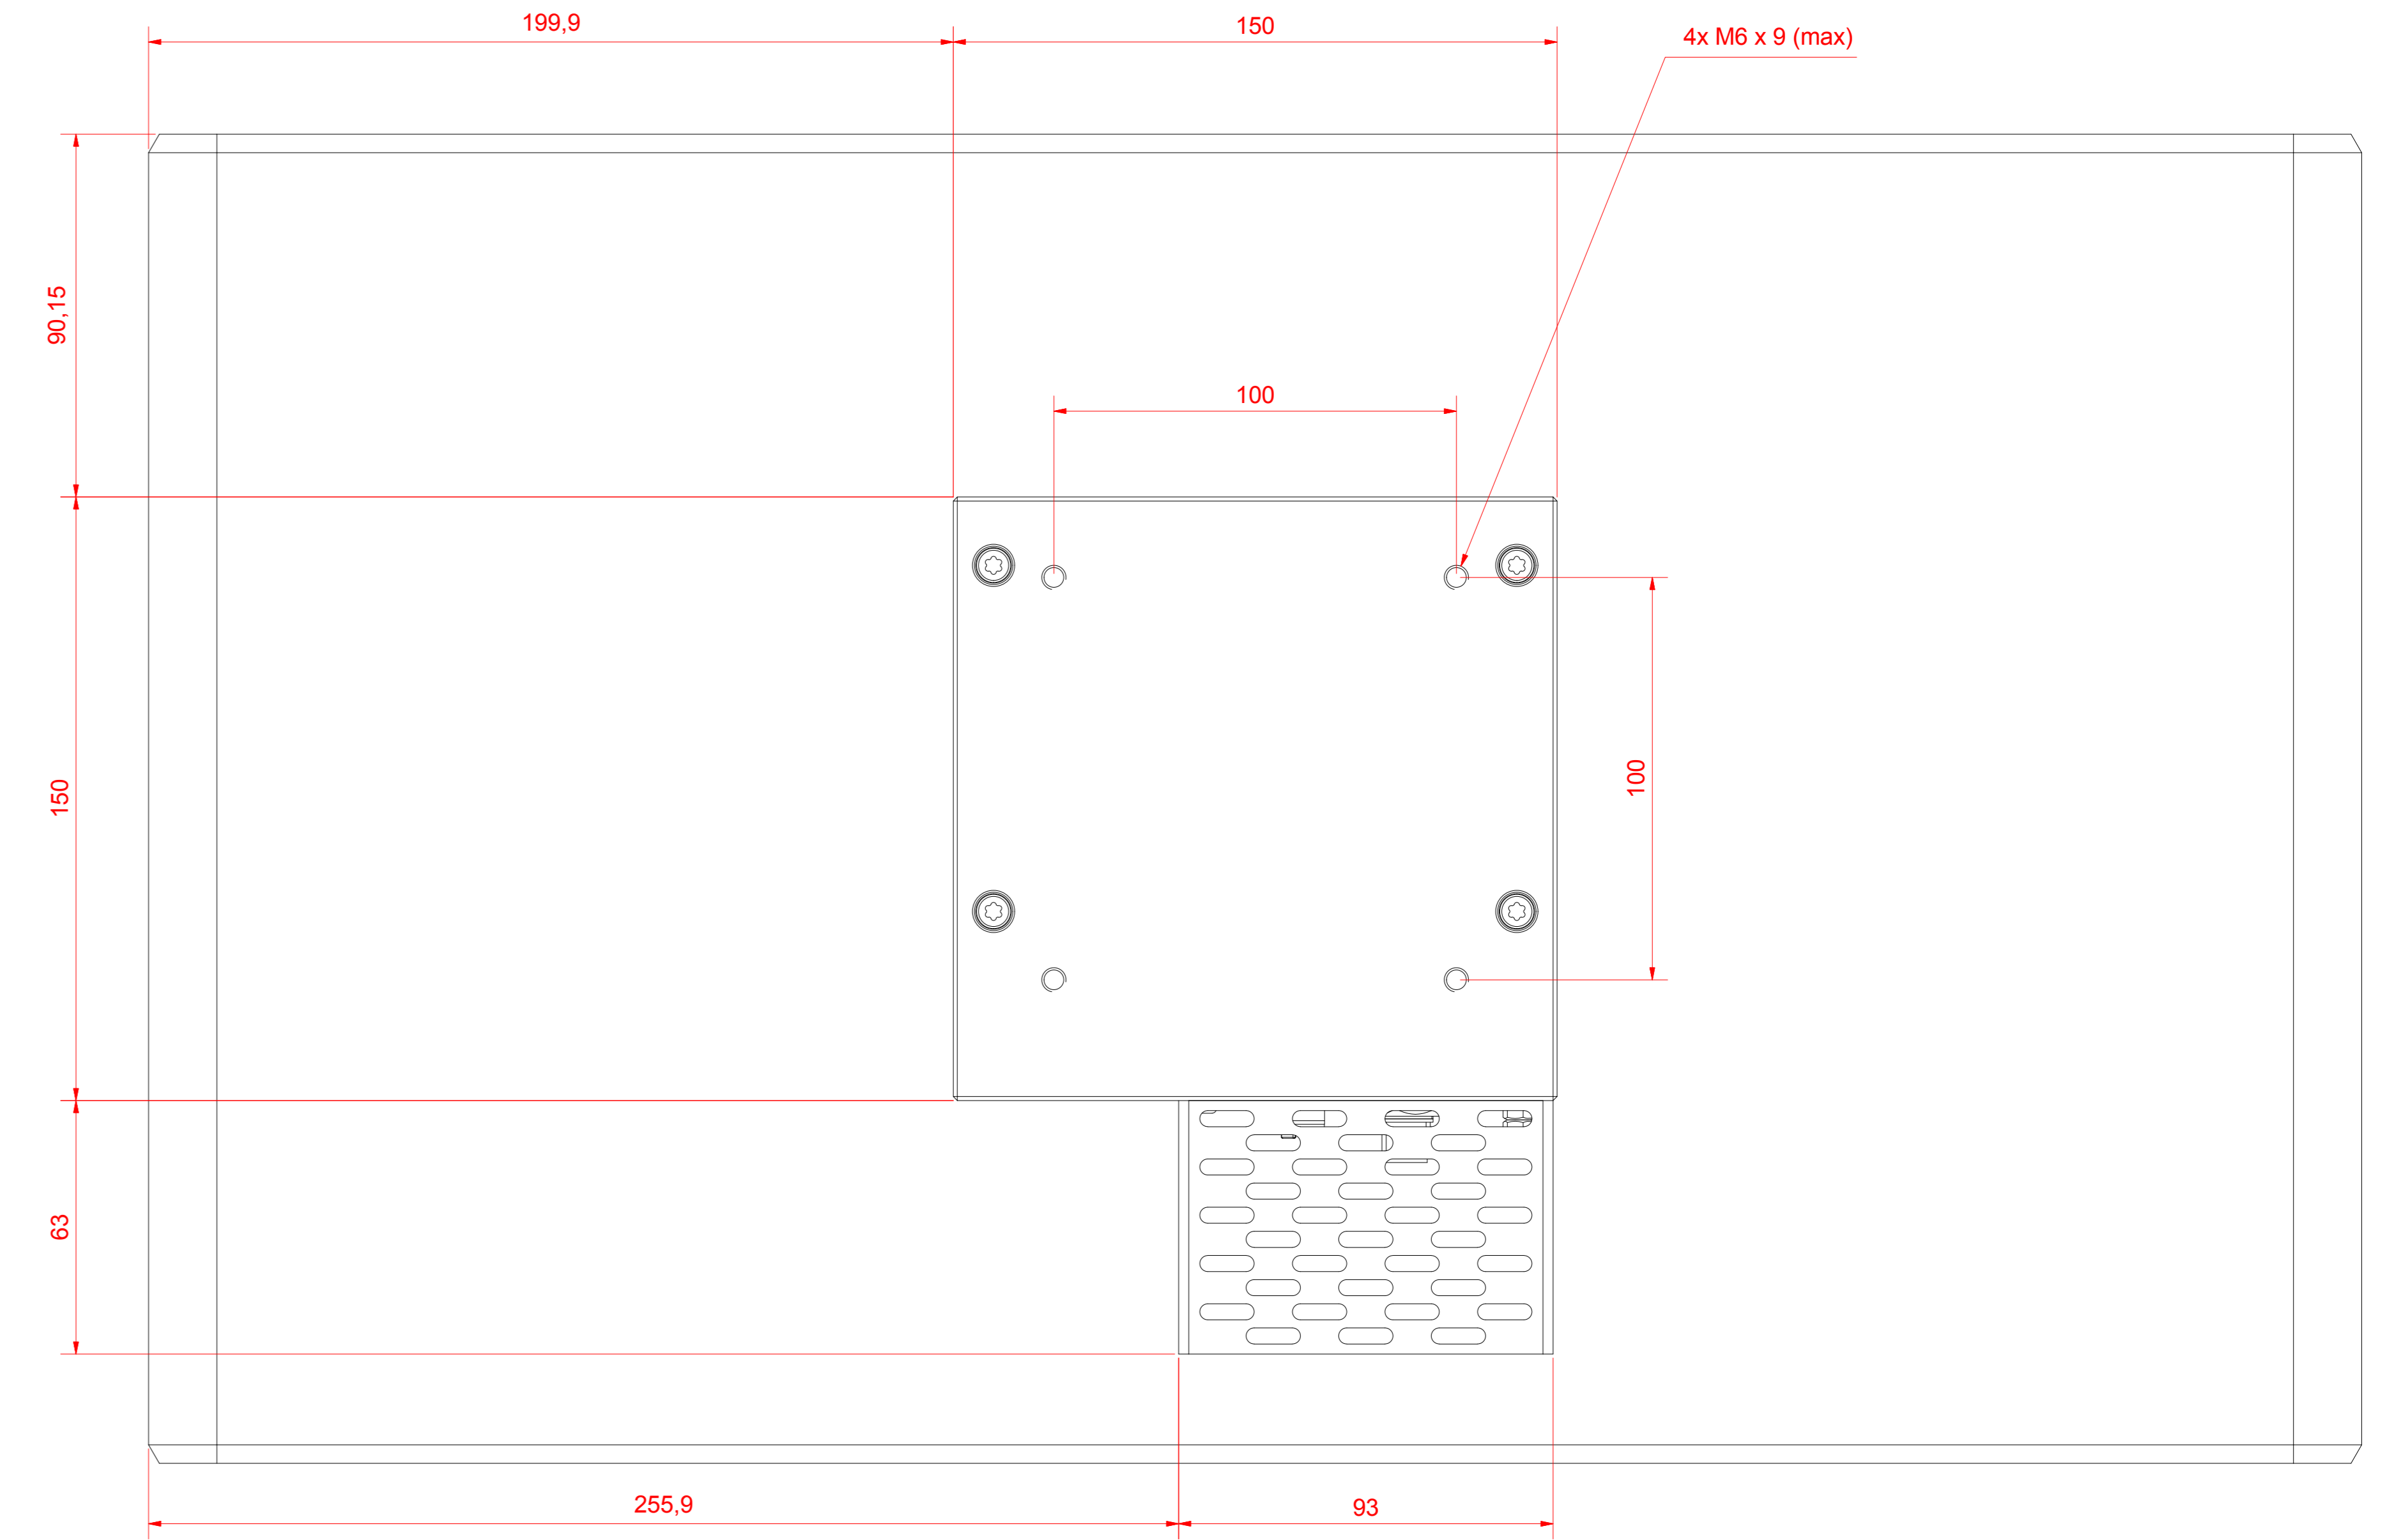

CPX3921-0010 Landscape
main dimensions and fixing points

main dimensions in mm

front view

left view

bottom view

rear view