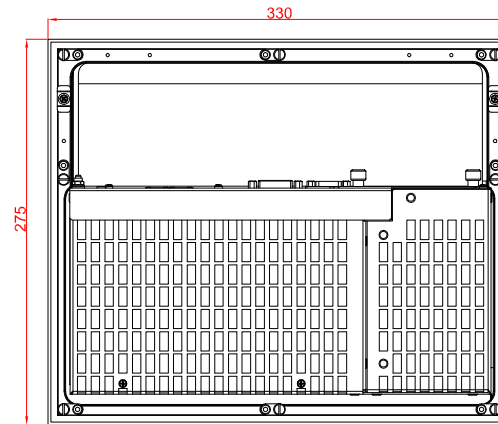

C6525-B505
main dimensions

dimensions in mm

rear view
with
install measure

right view

front view

top view