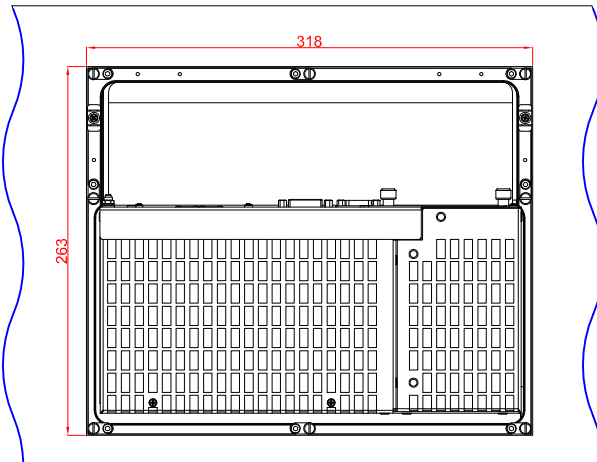

C6525-B505
main dimensions

dimensions in mm

rear view
with
install measure

right view

front view

top view