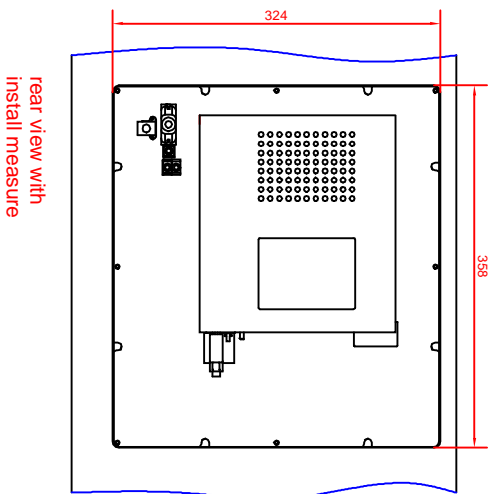

CP6300-0000-0010

main dimensions

rear view with
install measure

front view

left view

dimensions in mm

rear view