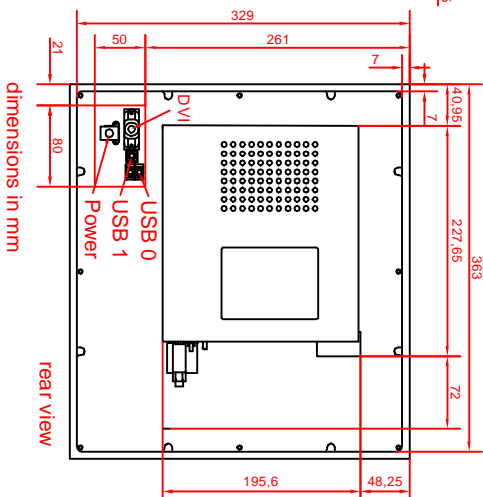

CP6300-0000-0010

main dimensions

rear view with
install measure

front view

left view

dimensions in mm

rear view