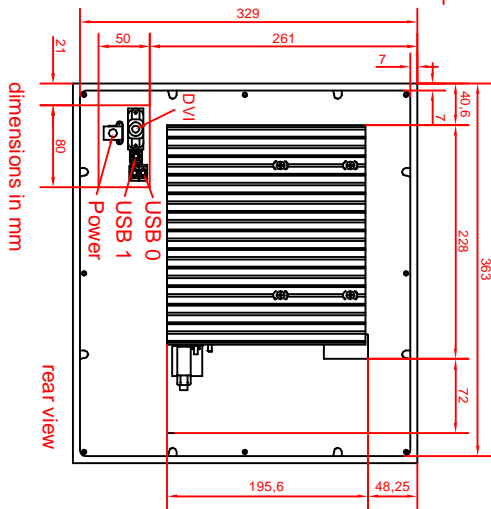

CP6300-0000-001 0-M261
main dimensions

rear view with
install measure

front view

left view

dimensions in mm

rear view