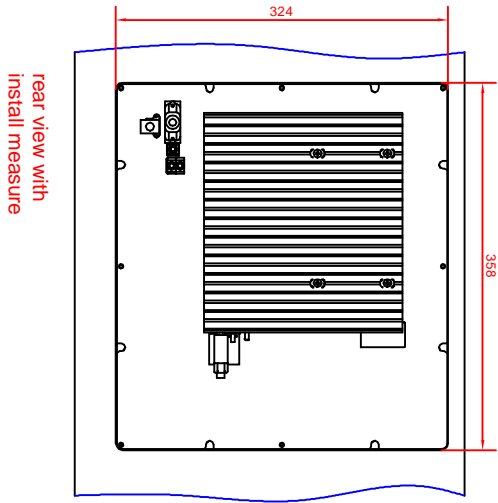

CP6300-0000-001 0-M261
main dimensions

rear view with
install measure

front view

left view

dimensions in mm

rear view