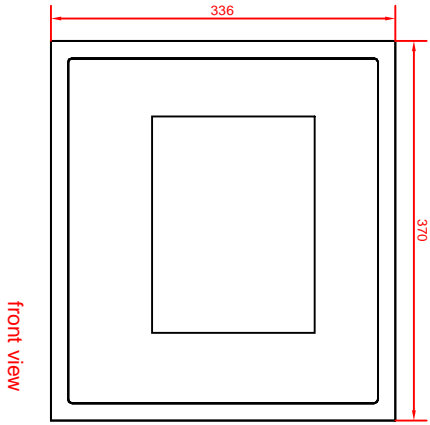

CP6300-0000-001 0-M261
main dimensions

rear view with
install measure

front view

left view

dimensions in mm

rear view