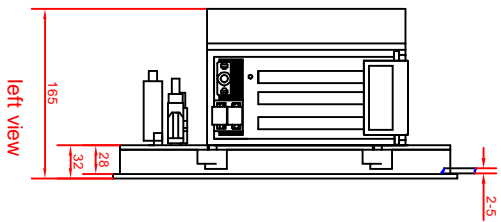

CP6300-0000-001 0-M261
main dimensions

rear view with
install measure

front view

left view

dimensions in mm

rear view