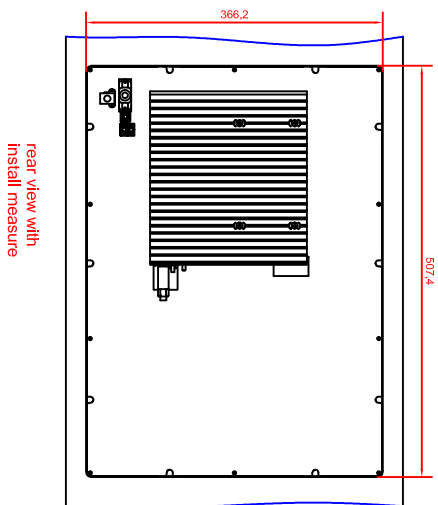

CP6322-0000-M261  
main dimensions

dimensions in mm

rear view