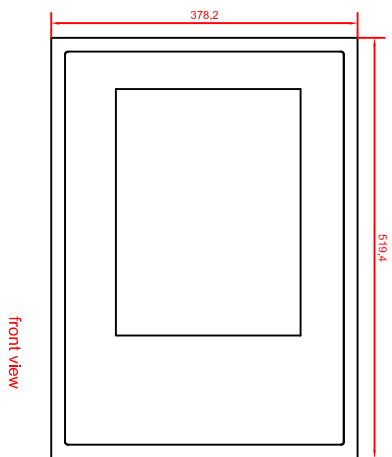

CP6322-0000-M261  
main dimensions

dimensions in mm

rear view