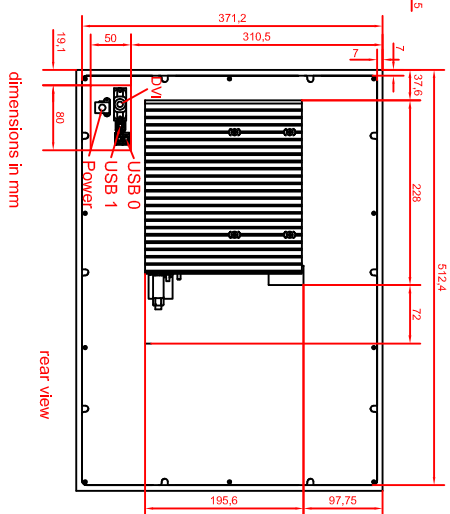

CP6322-0000-M261  
main dimensions

dimensions in mm

rear view