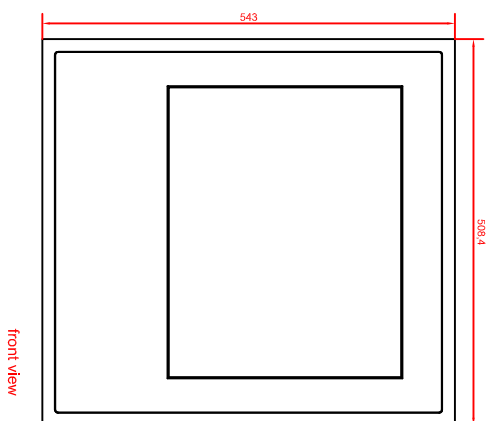

CP6333-0001-D100/D106-M282
main dimensions

dimensions in mm