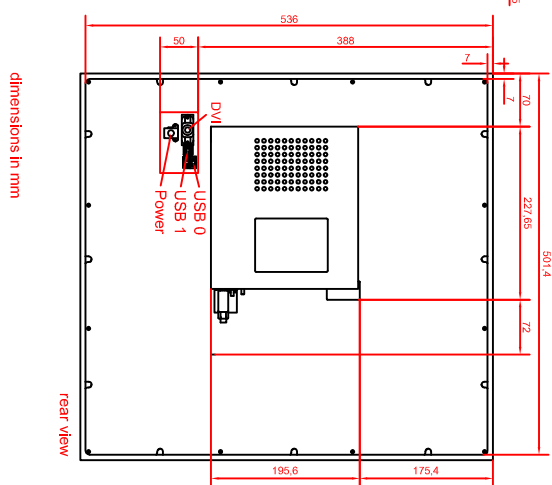

CP6333-0001-D100/D106-M282
main dimensions

dimensions in mm