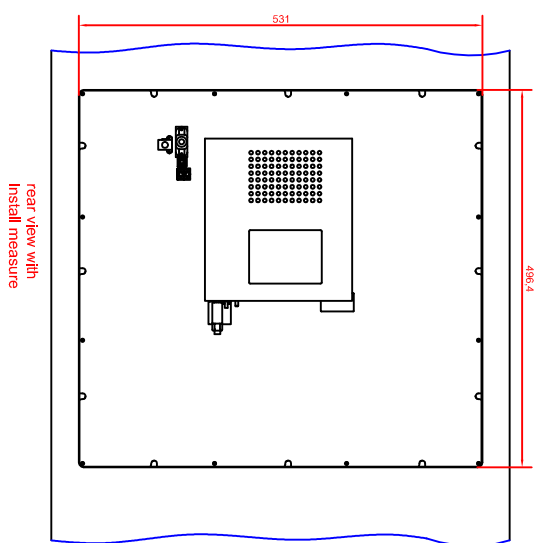

CP6333-0001-D100/D106-M282
main dimensions

dimensions in mm